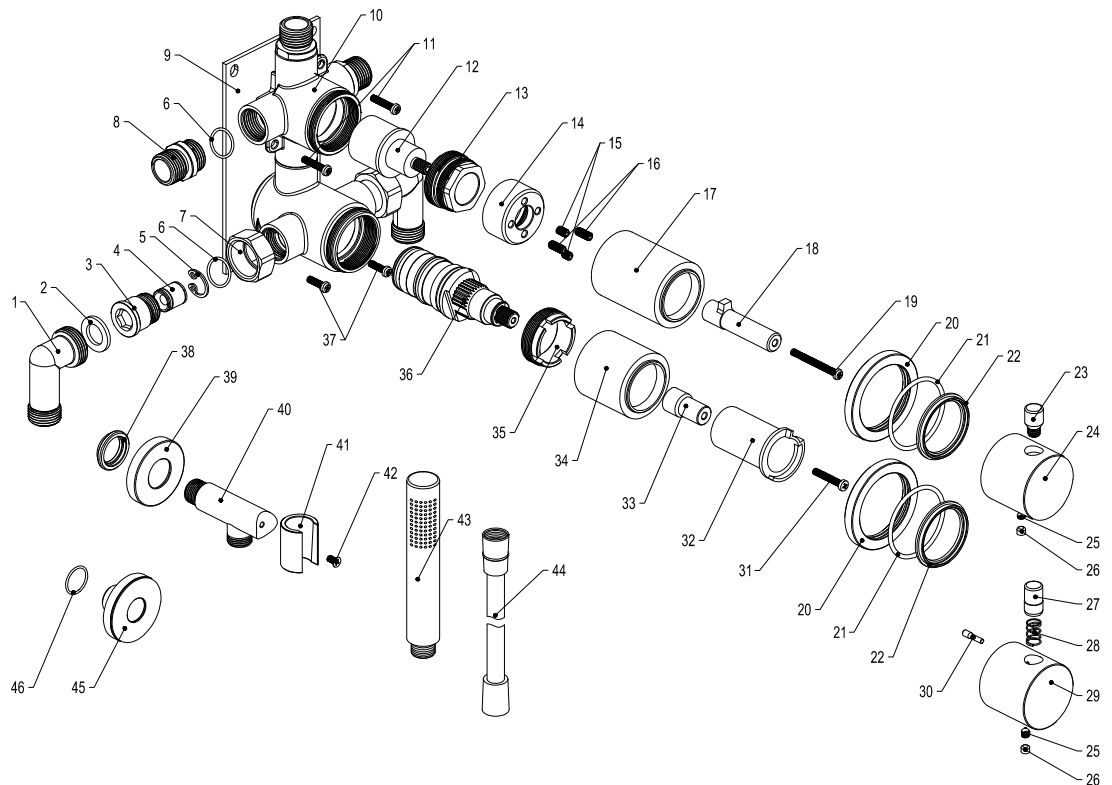

- 1 90° connector
- 2 Gasket
- 3 Connector
- 4 Check valve
- 5 c-ring
- 6 o-ring
- 7 Foot nut
- 8 Connector
- 9 Fastening plate
- 10 Body
- 11 Fixing screws
- 12 Diverter
- 13 Lock nut
- 14 Limiter
- 15 Hex screws
- 16 Limiter screws
- 17 Diverter cover
- 18 Splined extender
- 19 Screw
- 20 Decorative cover ring
- 21 o-ring
- 22 Washer
- 23 Handwheel bar
- 24 Handwheel
- 25 Inner hex screw
- 26 Decoration rubber
- 27 Handwheel bar
- 28 Button spring
- 29 Thermostatic handle
- 30 Handwheel plug
- 31 Screw
- 32 Temperature limiter
- 33 Spline bushing
- 34 Thermostat cover
- 35 Thermostat lock nut
- 36 Thermostatic cartridge
- 37 Fixing screws
- 38 Gasket
- 39 Decorative cover ring
- 40 Hand shower holder pipe
- 41 Hand shower holder pipe
- 42 Screw
- 43 Hand shower holder pipe
- 44 Hose
- 45 Tattle pipe cover
- 46 o-ring

Steel Harmonized 2y Shadow

Art no: 21038 **RSK:** 8351526

SCANDTAP
BATHROOM CONCEPTS

Scandtap AB, Olofsdalsvägen 21, 302 41 Halmstad, Sweden
info@scandtap.com, www.scandtap.com

Typgodkännande
Nr: 1786-1787